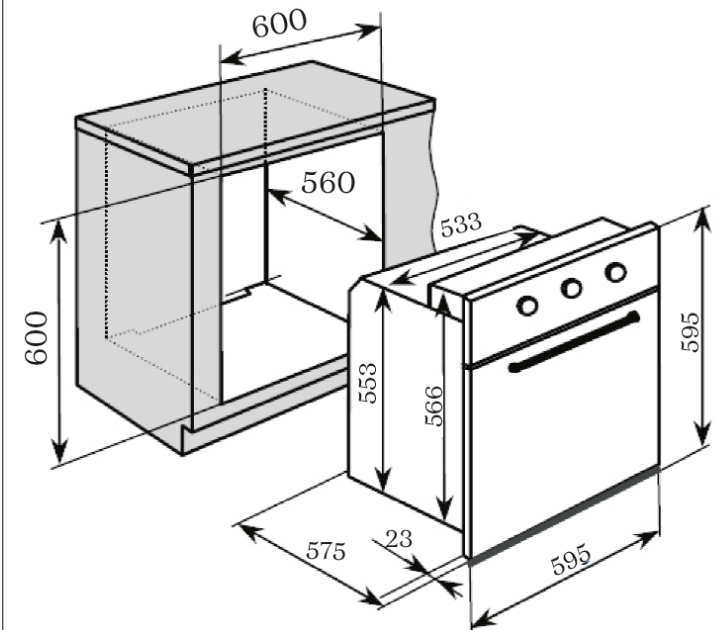

## PRODUCT DIMENSIONS

Packaged (w, d, h mm):

- ▷ 620 x 620 x 580mm

Physical (w, d, h mm):

- ▷ 595 x 575 x 595mm

Weight:

- ▷ 42kg